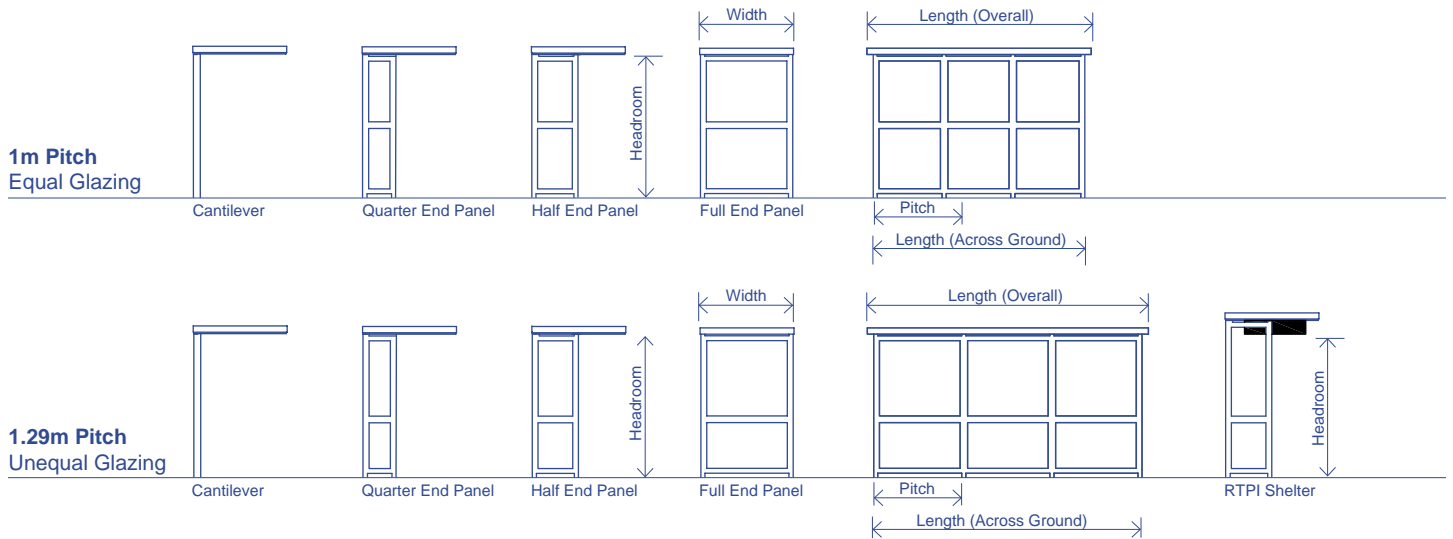

The flat roof Arun incorporates many of the features found throughout the GW Shelter Solutions ranges, including a safety mid-rail, making it an attractive, high quality vandal resistant shelter with a very clean and contemporary design.

Configurations for the bus shelter include both cantilever and enclosed designs for improved protection from the elements.

The flat roof Arun is designed around a steel frame, which can also be manufactured from stainless steel for a more premium look. The steel sandwich roof is edged with an aluminium extrusion for added strength. The glazing system utilised is secure and unobtrusive, yet easily accessible for maintenance. The glazing system can accept a variety of materials from toughened glass to solid painted galvanised panels.

The standard flat roof Arun bus shelter is available in 1290mm pitch bays, with a roof width of 1375mm.

Other sizes are available on request.

Cantilever	Enclosed	Width	Pitch	Length				Cantilever End Panels	Headroom
				Across Ground		Overall			
				2 Bay	3 Bay	2 Bay	3 Bay		
•	•	1375m	1000mm	2060mm	3060mm	2250mm	3250mm	QEP HEP FEP	2100mm
			1290mm	2640mm	3930mm	2830mm	4120mm		

SPECIFICATION

Frame:	Steel - zinc protected square section (60mm square)
Finish:	Powder coated to any standard RAL colour
Roof Shape:	Flat
Standard Headroom:	2100mm
Glazing System:	Glazing System: Extruded aluminium with mid rail
Side & End Glazing:	6mm UV protected clear polycarbonate, or 8mm toughened glass, or Solid panels (powder coated finish), or Mesh panels (powder coated finish)
Roof:	Steel sandwich roof with aluminium surround
Ground Fixing:	Ground Fixing: Dig in or Bolt down
Fixings:	Stainless steel
Configurations:	Enclosed Cantilever No end panel NEP Quarter end panel QEP Half end panel HEP Full end panel FEP